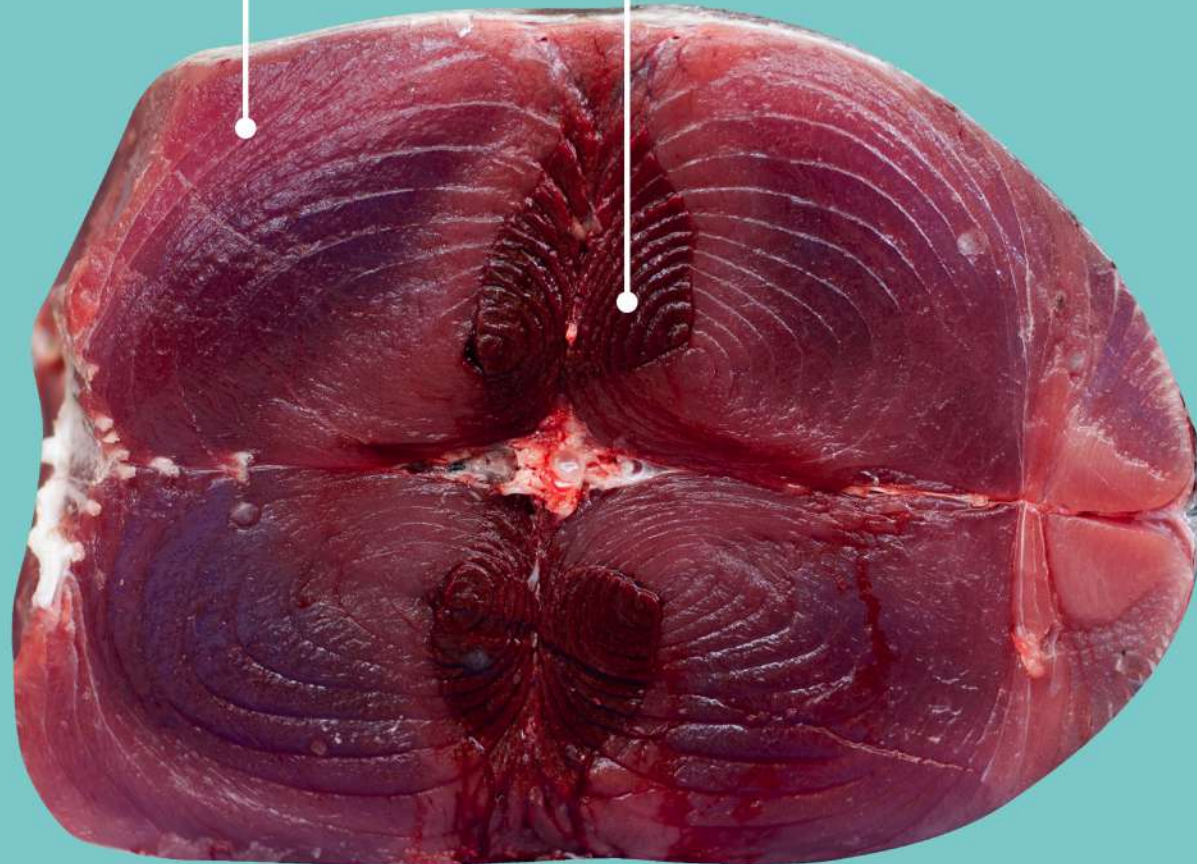

Pouches made
from dark tuna meat

The new expanded range of wet cat food

Large Range of Wet Food for cats

Made from Pacific Tuna

Fillet meat

Dark meat

Dark tuna meat

More intense aroma
Rich taste of sea fish
Tender texture

Five exquisite flavors

tuna

tuna with shrimps

tuna with chicken

tuna with scallop

tuna with crab stick

MEAL N° 1
Tuna in tender jelly,
50 g

MEAL N° 2
Tuna with shrimp in tender jelly,
50 g

MEAL N° 3
Tuna with chicken in tender jelly,
50 g

MEAL N° 4
Tuna with scallop in tender jelly,
50 g

MEAL N° 5
Tuna with crab stick in tender jelly,
50 g

SKU: 79219692

Barcode: 6921959217957

Carton EAN: 16921959217954