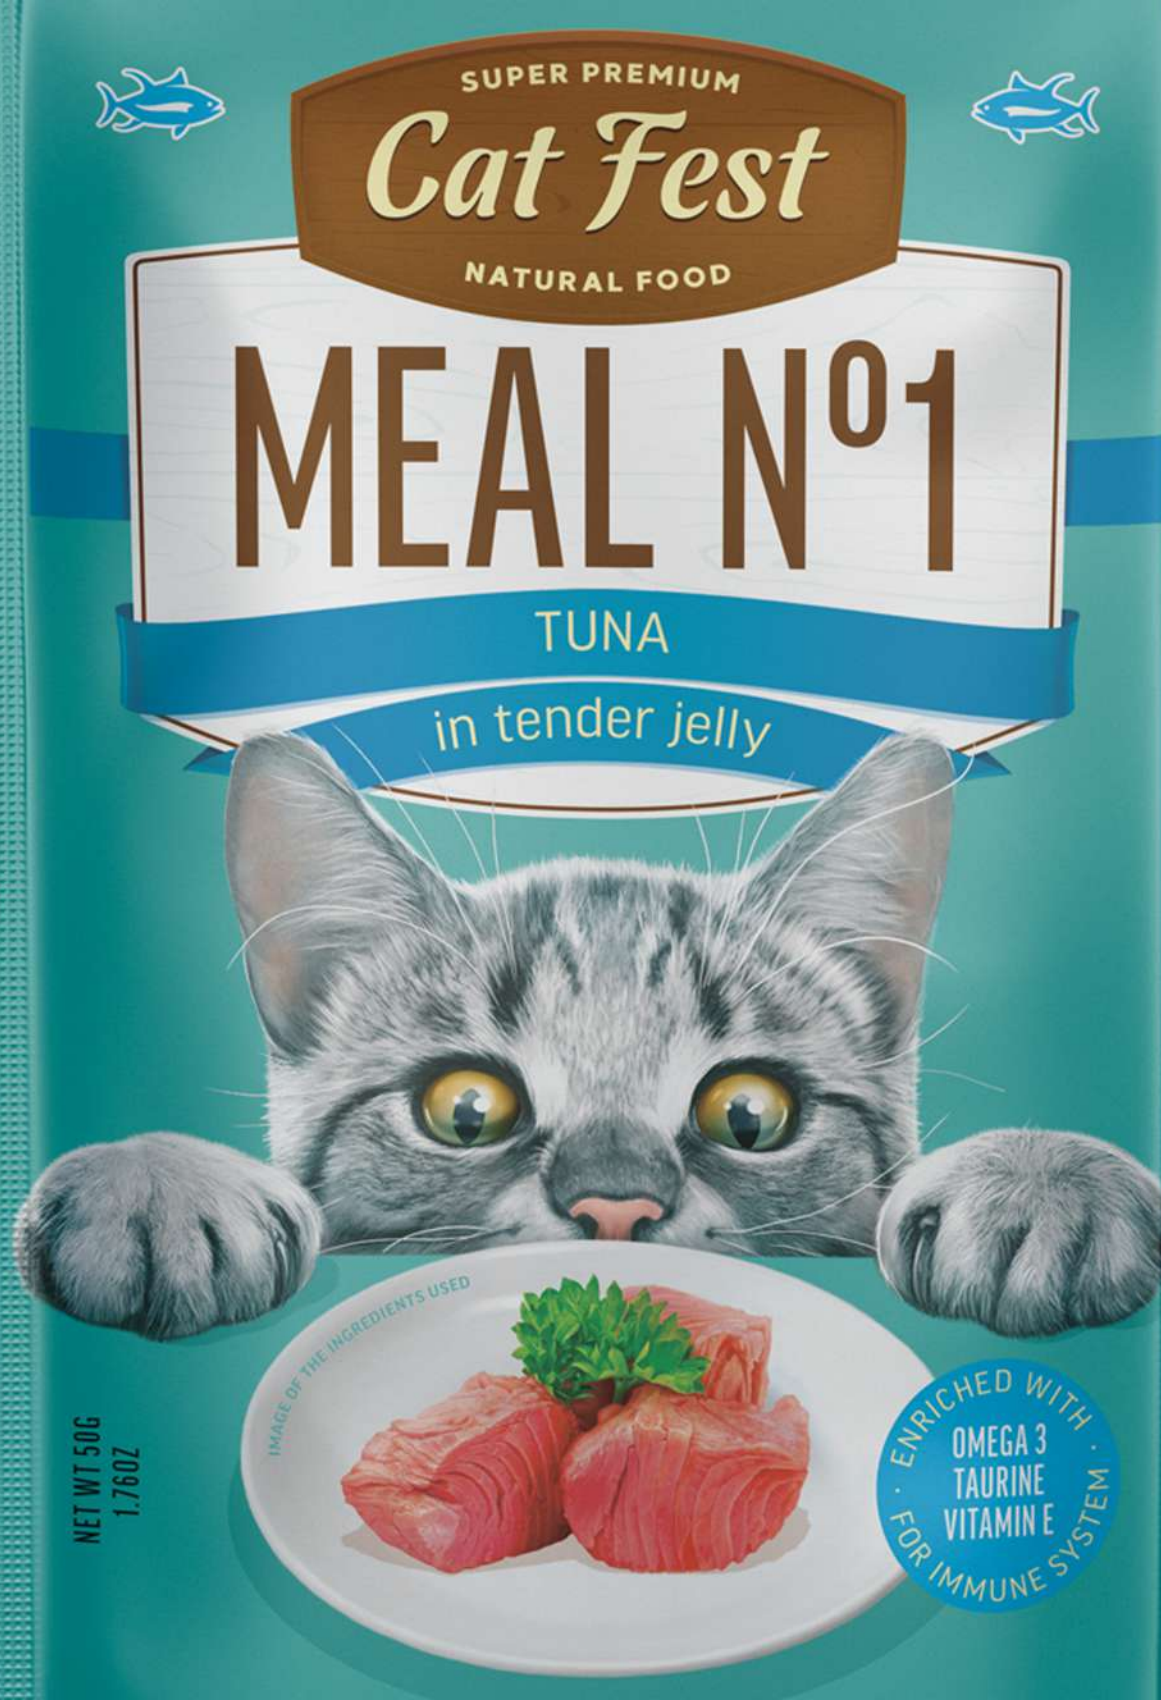

Pouches made
from dark tuna meat

The new expanded range of wet cat food

Large Range of Wet Food for cats

Made from Pacific Tuna

Fillet meat

Dark meat

Dark tuna meat

More intense aroma
Rich taste of sea fish
Tender texture

MEAL N° 3
Tuna with chicken in tender jelly,
50 g

MEAL N° 4
Tuna with scallop in tender jelly,
50 g

MEAL N° 5
Tuna with crab stick in tender jelly,
50 g

SKU: 79219692

Barcode: 6921959217957

Carton EAN: 16921959217954