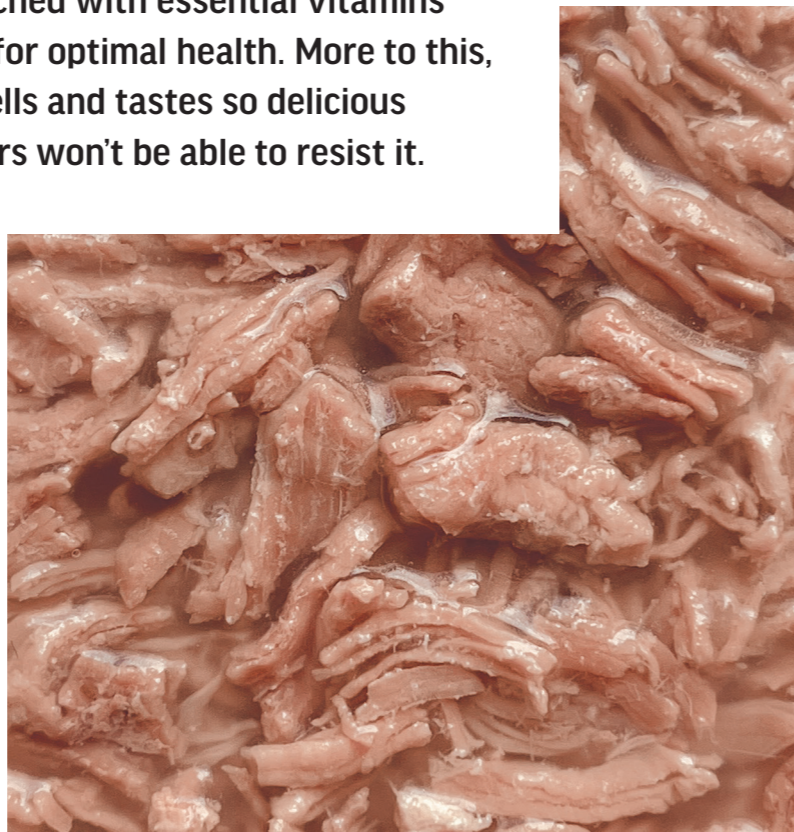

2025

SUPREME FOOD FOR CATS

With over 15 years of expertise in crafting nutritious pet food, we are thrilled to introduce our latest line of wet cat food. Our pouches are filled with carefully selected meats and premium toppings, enriched with essential vitamins and minerals that cats require for optimal health. More to this, our gourmet cat food smells and tastes so delicious that even the pickiest eaters won't be able to resist it.