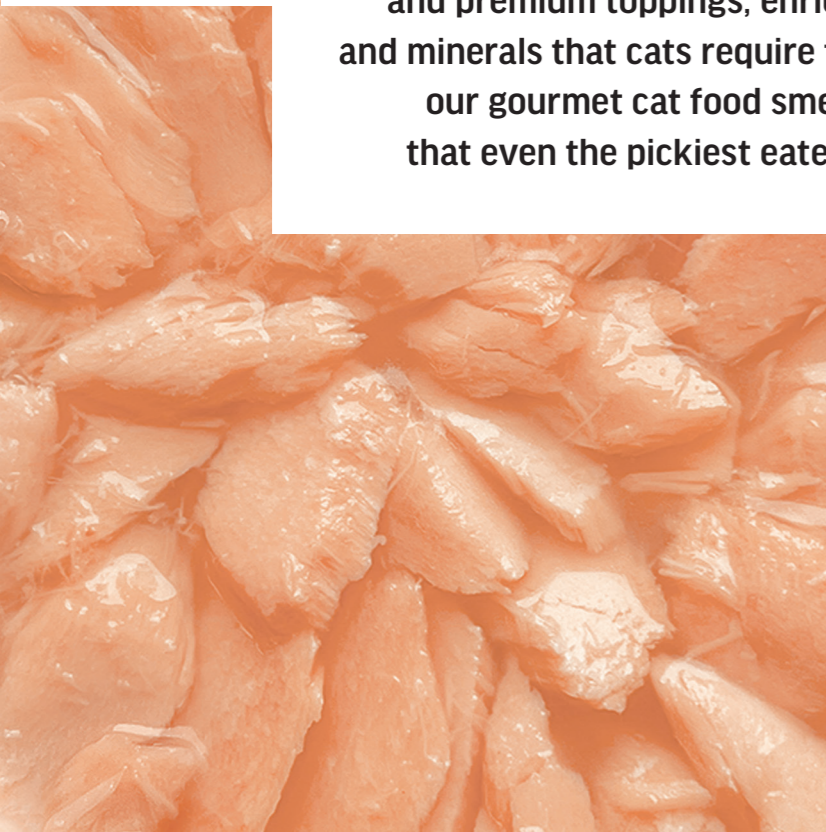

2025

SUPREME FOOD FOR CATS

With over 15 years of expertise in crafting nutritious pet food, we are thrilled to introduce our latest line of wet cat food. Our pouches are filled with carefully selected meats and premium toppings, enriched with essential vitamins and minerals that cats require for optimal health. More to this, our gourmet cat food smells and tastes so delicious that even the pickiest eaters won't be able to resist it.

ART. 79218954
COMPOSITION: Chicken 58 %, yeast extract, prebiotic FOS, anchovy oil, minerals.
ADDITIVES: Nutritional Additives: Vitamin E 1000 mg/kg, Taurine 1000 mg/kg

ART. 79218961
COMPOSITION: Tuna 58 %, yeast extract, prebiotic FOS, anchovy oil, minerals.
ADDITIVES: Nutritional Additives: Vitamin E 1000 mg/kg, Taurine 1000 mg/kg